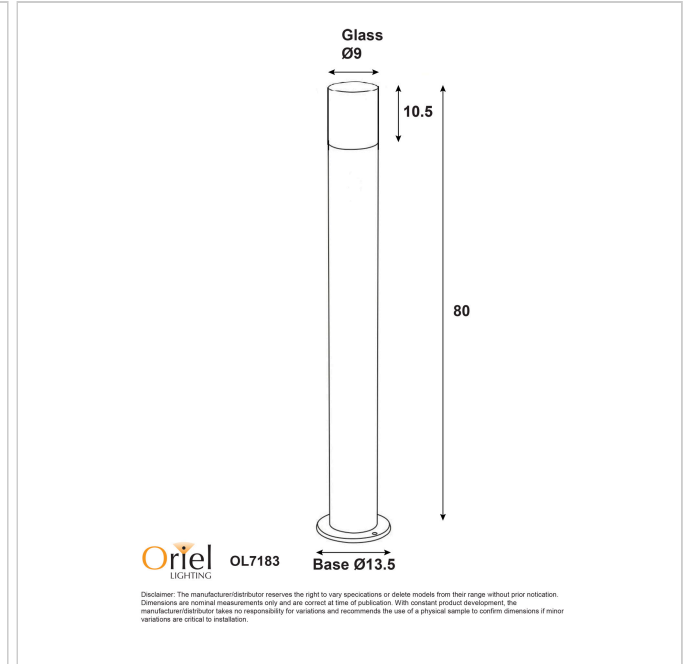

Unless stated, fittings do not include globes (bulbs). No representations are made as to the suitability of this product for your application. All fixed lights (other than DIY lights) should be installed by a licensed electrical contractor. Due to continuing product development, some specifications may change over time. Refer to our detailed Terms and Conditions, online at: www.oriel-lighting.com.au | Details and specifications are current at the time of printing, and with constant product development, subject to change.

(c) Oriel Lighting

quality lighting at affordable prices | specifications subject to change without notice - check the website for the latest information | www.oriel-lighting.com.au